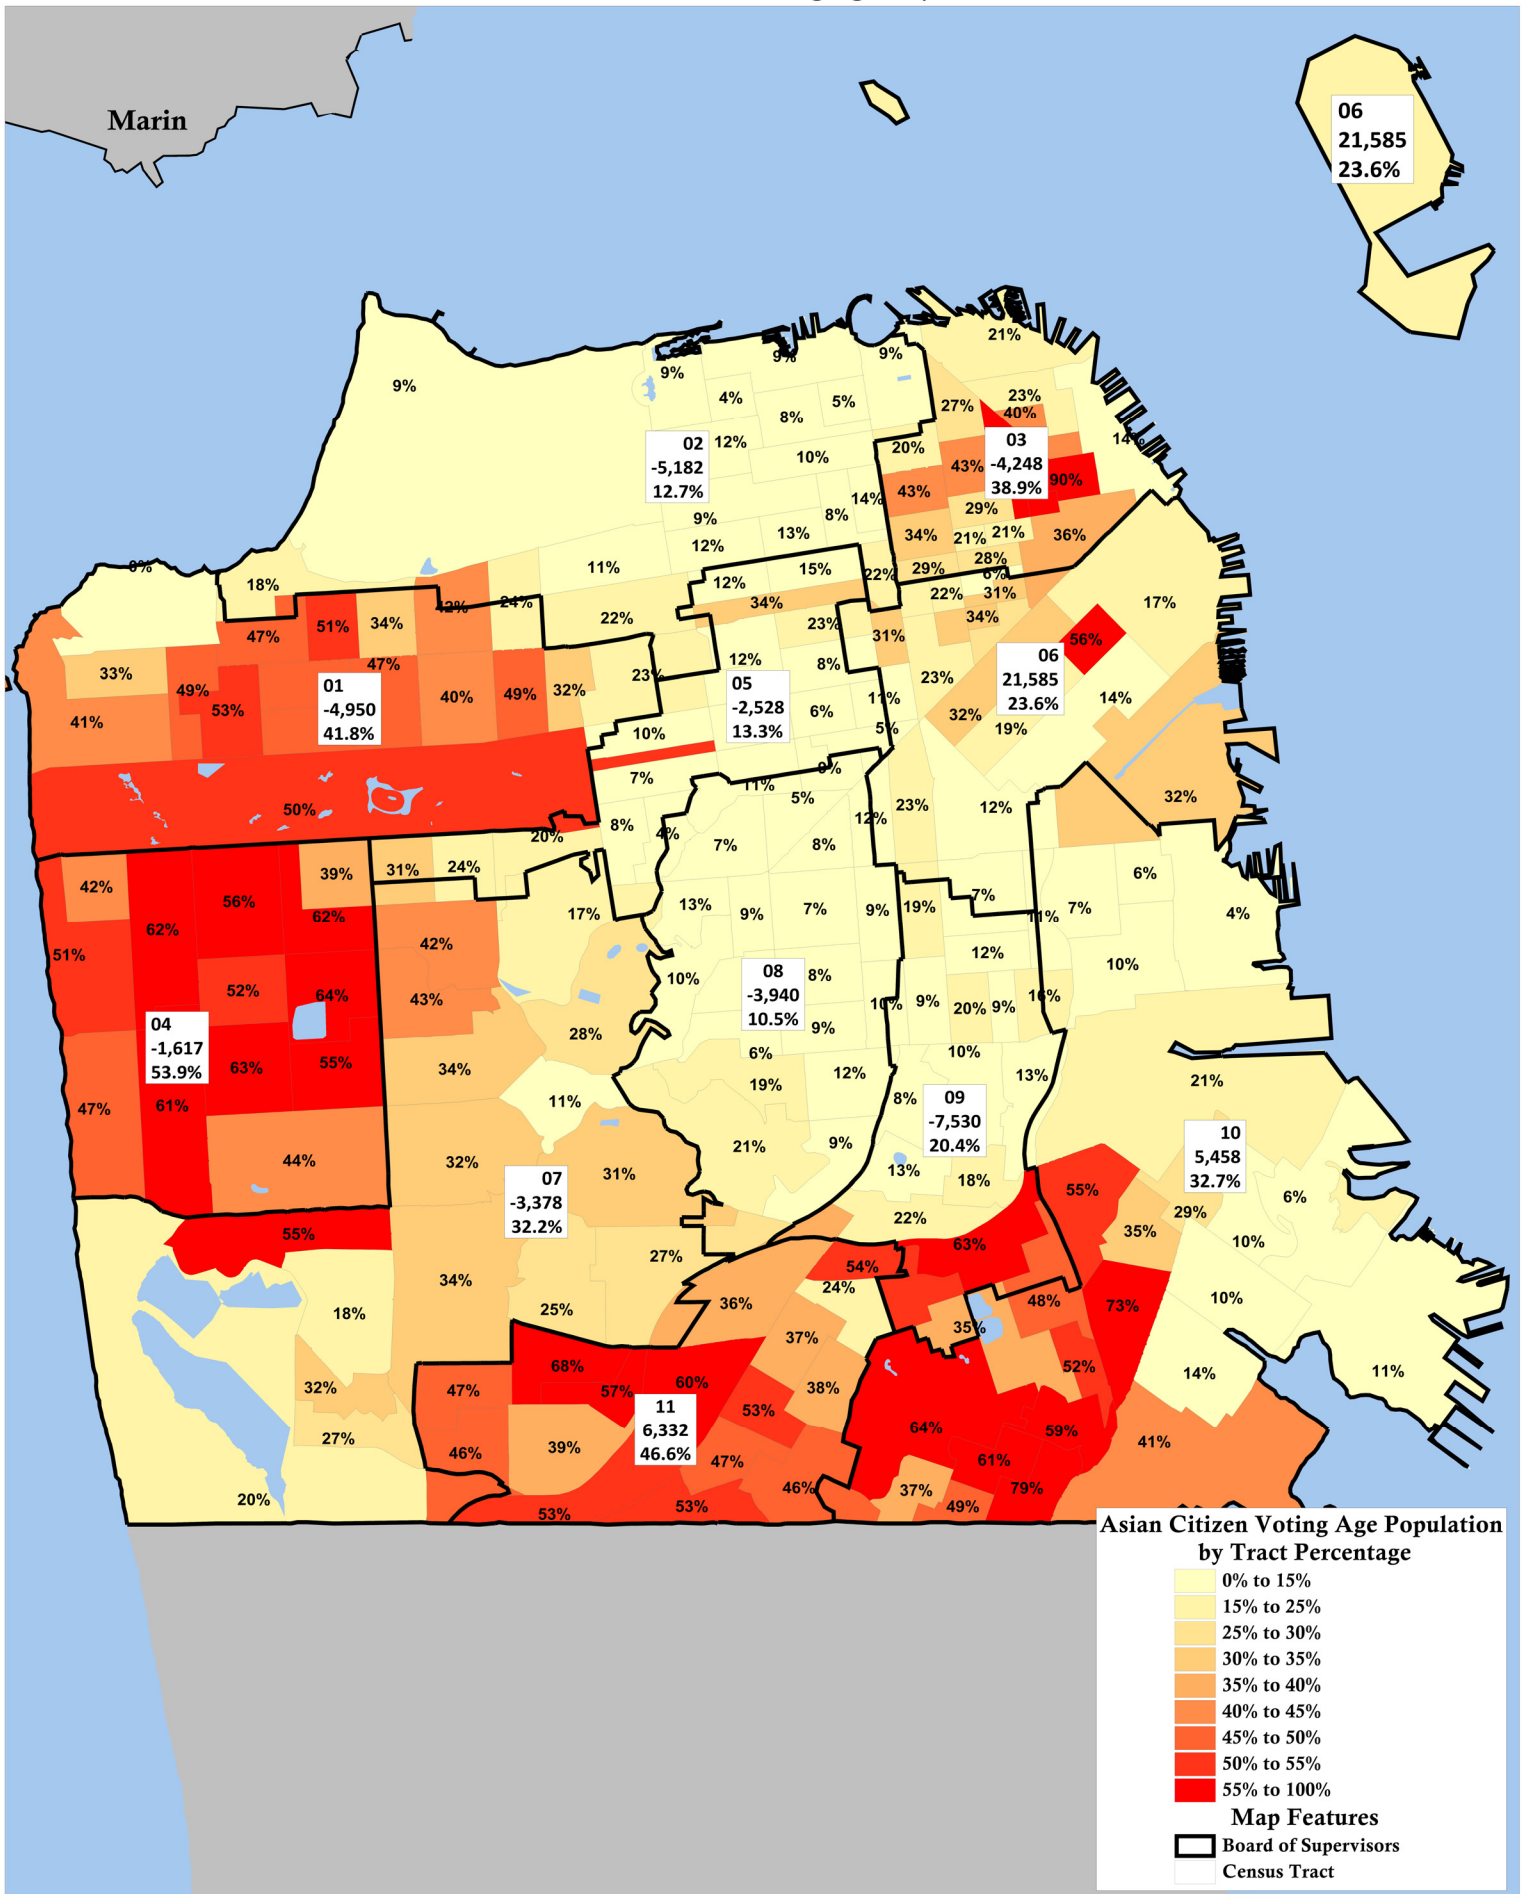

2001 San Francisco Board of Supervisors Districts

-Percent Asian Citizen Voting Age Population-

Data Source: Statewide Database, 2011 Redistricting Dataset